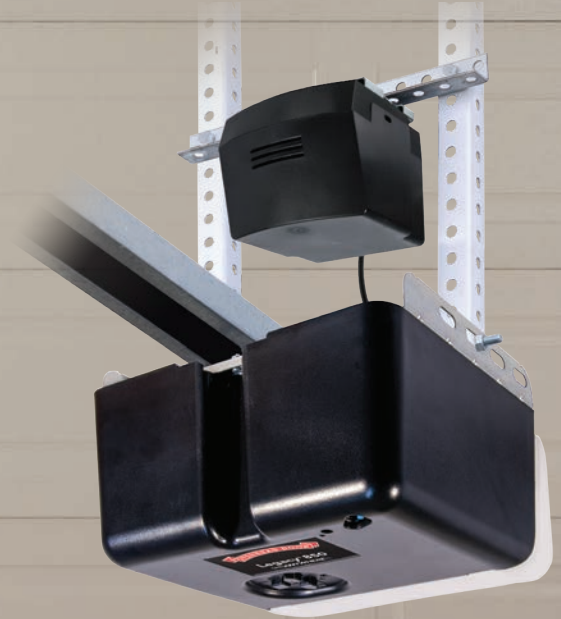

Model 2129B